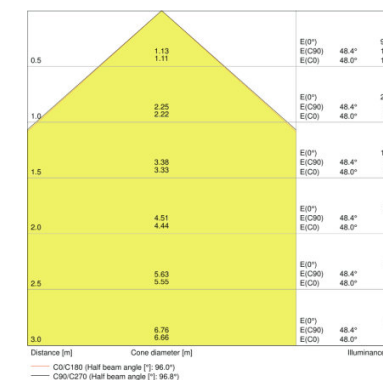

FLOODLIGHT 50 W 4000 K IP65 BK

FLOODLIGHT 50 W 3000 K IP65 BK,
FLOODLIGHT 50 W 3000 K IP65 WT,
FLOODLIGHT 50 W 4000 K IP65 BK,
FLOODLIGHT 50 W 4000 K IP65 WT,
FLOODLIGHT 50 W 6500 K IP65 BK,
FLOODLIGHT 50 W 6500 K IP65 WT