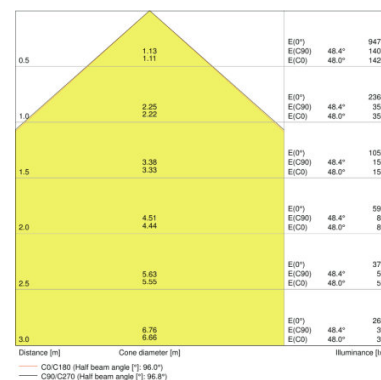

FLOODLIGHT 50 W 6500 K IP65 WT

APPLICATION ADVICE

For more detailed application information and graphics please see product datasheet.

LOGISTICAL DATA

Product code	Product description	Packaging unit (Pieces/Unit)	Dimensions (length x width x height)	Volume	Gross weight
4058075097568	FLOODLIGHT 50 W 3000 K IP65 BK	Shipping carton box 10	385 mm x 277 mm x 231 mm	24.63 dm³	10660.00 g
4058075097582	FLOODLIGHT 50 W 3000 K IP65 WT	Shipping carton box 10	385 mm x 277 mm x 231 mm	24.63 dm³	10380.00 g
4058075097605	FLOODLIGHT 50 W 4000 K IP65 BK	Shipping carton box 10	385 mm x 277 mm x 231 mm	24.63 dm³	10700.00 g
4058075097629	FLOODLIGHT 50 W 4000 K IP65 WT	Shipping carton box 10	385 mm x 277 mm x 231 mm	24.63 dm³	10420.00 g
4058075097643	FLOODLIGHT 50 W 6500 K IP65 BK	Shipping carton box 10	385 mm x 277 mm x 231 mm	24.63 dm³	10451.00 g