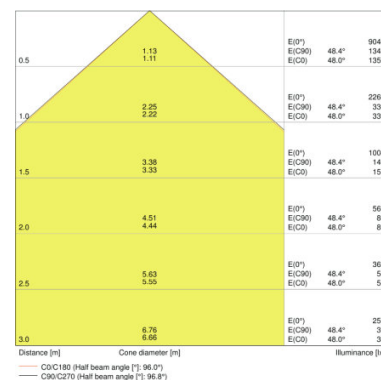

FLOODLIGHT 50 W 3000 K IP65 WT