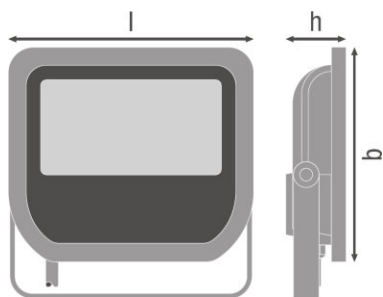

Certificates & standards

Product description	Type of connection	Protection class	Type of protection
FLOODLIGHT 50 W 3000 K IP65 BK	Cable, 3-pole	I	IP65
FLOODLIGHT 50 W 3000 K IP65 WT	Cable, 3-pole	I	IP65
FLOODLIGHT 50 W 4000 K IP65 BK	Cable, 3-pole	I	IP65
FLOODLIGHT 50 W 4000 K IP65 WT	Cable, 3-pole	I	IP65
FLOODLIGHT 50 W 6500 K IP65 BK	Cable, 3-pole	I	IP65
FLOODLIGHT 50 W 6500 K IP65 WT	Cable, 3-pole	I	IP65

FLOODLIGHT 50 W 3000 K IP65 BK