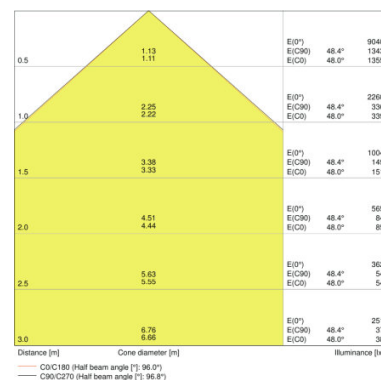

Certificates & standards

Product description	Type of connection	Protection class	Type of protection
FLOODLIGHT 50 W 3000 K IP65 BK	Cable, 3-pole	I	IP65
FLOODLIGHT 50 W 3000 K IP65 WT	Cable, 3-pole	I	IP65
FLOODLIGHT 50 W 4000 K IP65 BK	Cable, 3-pole	I	IP65
FLOODLIGHT 50 W 4000 K IP65 WT	Cable, 3-pole	I	IP65
FLOODLIGHT 50 W 6500 K IP65 BK	Cable, 3-pole	I	IP65
FLOODLIGHT 50 W 6500 K IP65 WT	Cable, 3-pole	I	IP65

FLOODLIGHT 50 W 3000 K IP65 BK