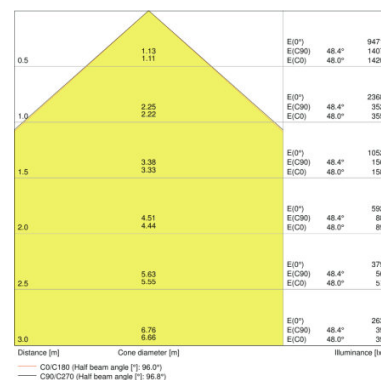

FLOODLIGHT 50 W 6500 K IP65 BK